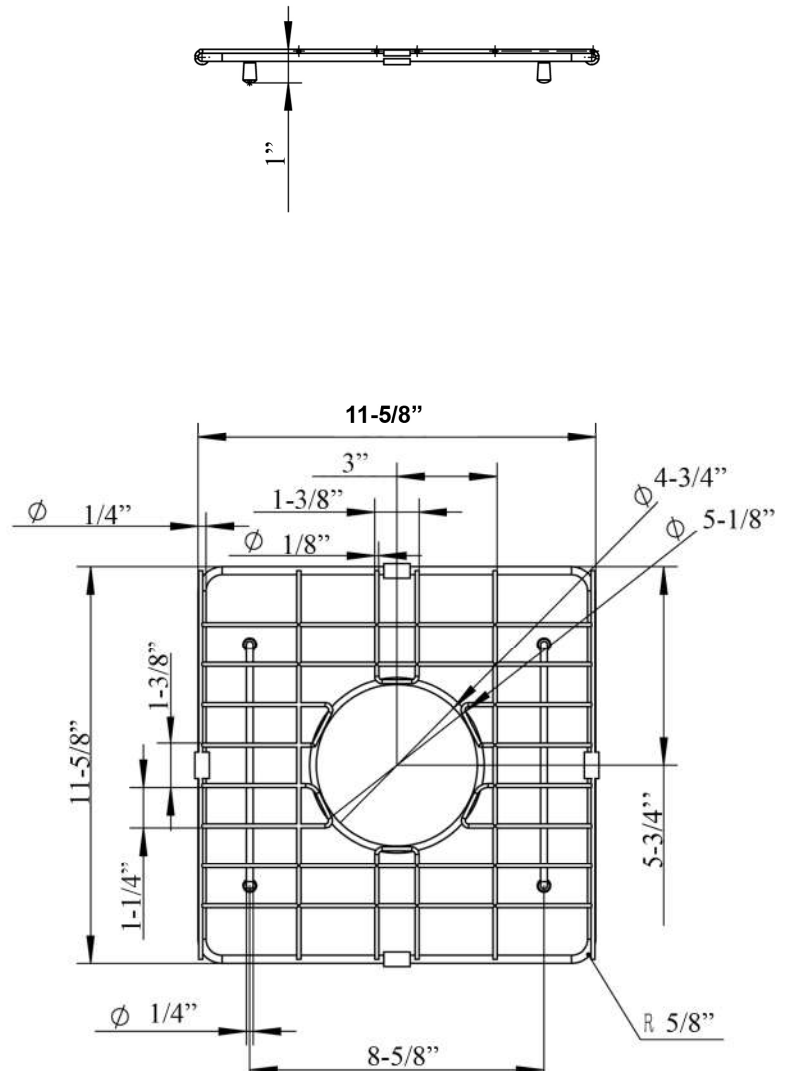

PSSSB2060 WIRE GRID

Cat. No.
PSSSB2060-WIRE

Sink not included

W: 11-⁵/₈"
D: 11-⁵/₈"
H: 1"

Drain Hole :4-³/₄"

Features:

- ▶ Fits bottom of PSSSB2060 prep sink
- ▶ Rubber feet covers Included
- ▶ Construction of Stainless Steel

Finishes:

SS Stainless Steel

Dimensions and specifications subject to change without notice.